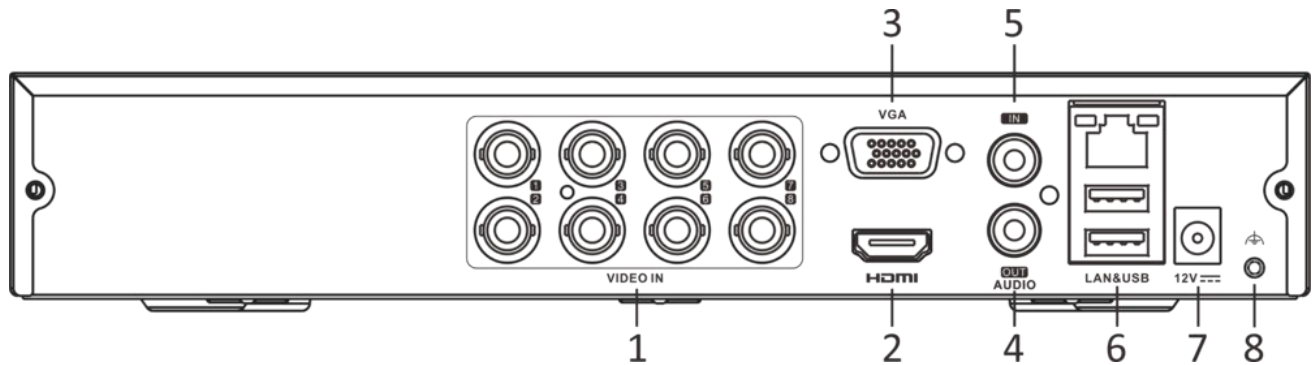

Dimension

scale/1:1;Unit/mm

Physical Interface

No.	Description	No.	Description
1	Video and coaxial audio in	5	AUDIO IN, RCA connector
2	HDMI interface	6	LAN network interface and USB interface
3	VGA interface	7	12 VDC power input
4	AUDIO OUT, RCA connector	8	GND