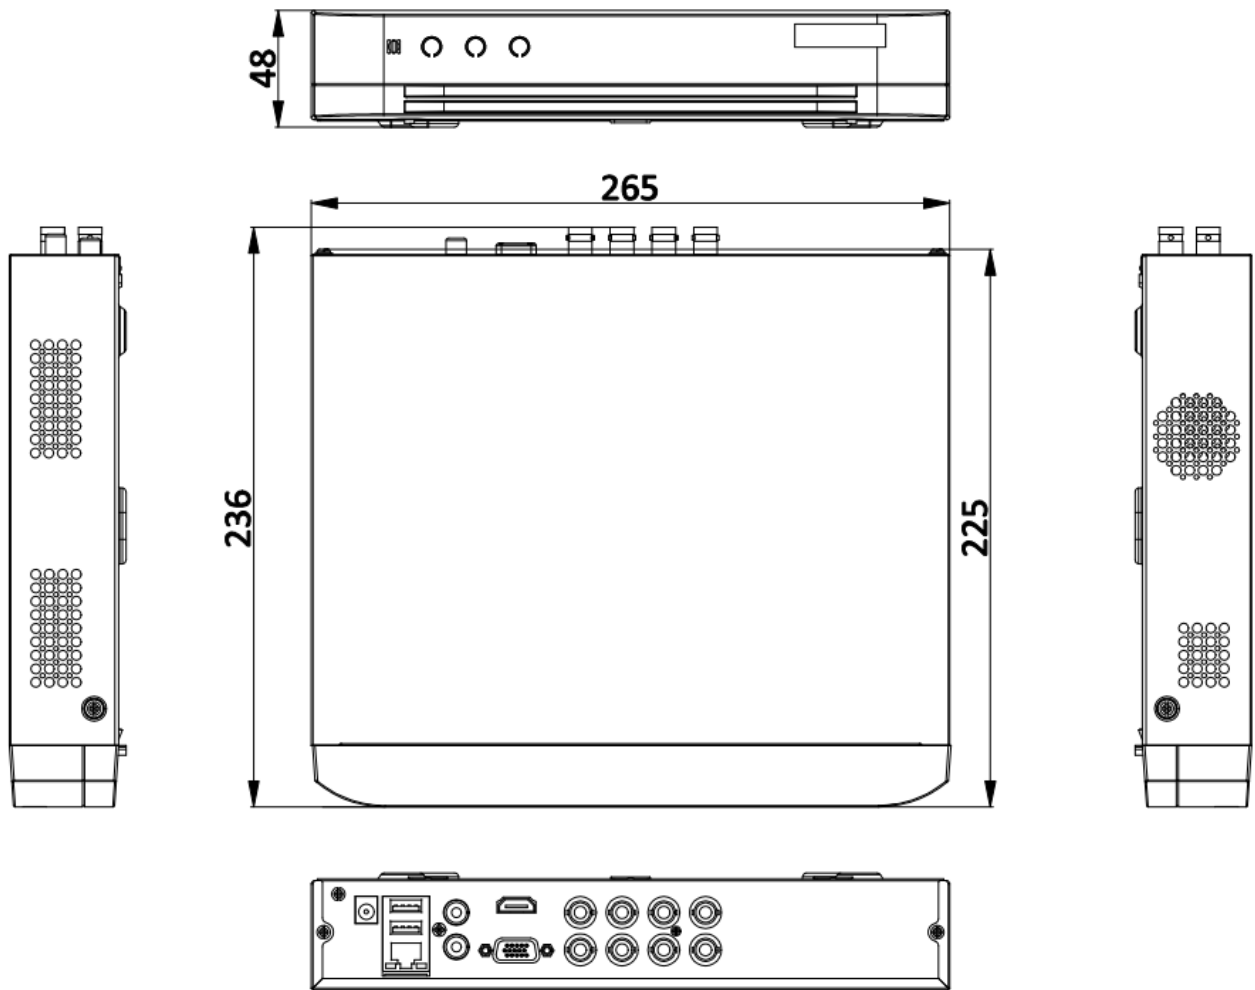

AHD Input	5 MP(2560 × 1944)@20 fps, 5 MP(2560 × 1944)@12 fps, 4 MP(2560 × 1440)@30 fps, 4 MP(2560 × 1440)@25 fps, 1080p@30 fps, 1080p@25 fps, 720p@30 fps, 720p@25 fps
HDCVI Input	8 MP(3840 × 2160)@15 fps, 8 MP(3840 × 2160)@12 fps, 5 MP(2592 × 1944)@20 fps, 4 MP(2560 × 1440)@30 fps, 4 MP(2560 × 1440)@25 fps, 1080p@30 fps, 1080p@25 fps, 720p@30 fps, 720p@25 fps
CVBS Input	PAL/NTSC
HDMI Output	1-ch, 4K (3840 × 2160)/30Hz, 2K (2560 × 1440)/60Hz, 1920 × 1080/60Hz, 1280 × 1024/60Hz, 1280 × 720/60Hz
VGA Output	1-ch, 1920 × 1080/60Hz, 1280 × 1024/60Hz, 1280 × 720/60Hz
Video Output Mode	HDMI/VGA simultaneous output
Audio Input	1-ch, RCA (2.0 Vp-p, 1 KΩ) 8-ch via coaxial cable
Audio Output	1-ch, RCA (Linear, 1 KΩ)
Two-Way Audio	1-ch, RCA (2.0 Vp-p, 1 KΩ) (using the audio input)
Synchronous Playback	8-ch
Network	
Total Bandwidth	128 Mbps
Network Protocol	TCP/IP, PPPoE, DHCP, Hik-Connect, DNS, DDNS, NTP, SADP, NFS, iSCSI, UPnP™, HTTPS, ONVIF
Remote Connection	64
Network Interface	1, RJ45 10/100/1000 Mbps self-adaptive Ethernet interface
Wi-Fi	Connectable to Wi-Fi network by Wi-Fi dongle through USB interface
Auxiliary Interface	
SATA	1 SATA interface
Capacity	Up to 10 TB capacity for each disk
USB Interface	Rear panel: 2 × USB 2.0
General	
Power Supply	12 VDC, 2 A
Consumption	≤ 10 W (without HDD)
Working Temperature	-10 °C to +55 °C (+14 °F to +131 °F)
Working Humidity	10% to 90%
Dimension (W × D × H)	265 × 225 × 48 mm (10.4 × 8.9 × 1.9 inch)
Weight	≤ 1.6 kg (without HDD, 3.5 lb.)

Dimension

scale/1:1;Unit/mm

Physical Interface

No.	Description	No.	Description
1	Video and coaxial audio in	5	AUDIO IN, RCA connector
2	HDMI interface	6	LAN network interface and USB interface
3	VGA interface	7	12 VDC power input
4	AUDIO OUT, RCA connector	8	GND