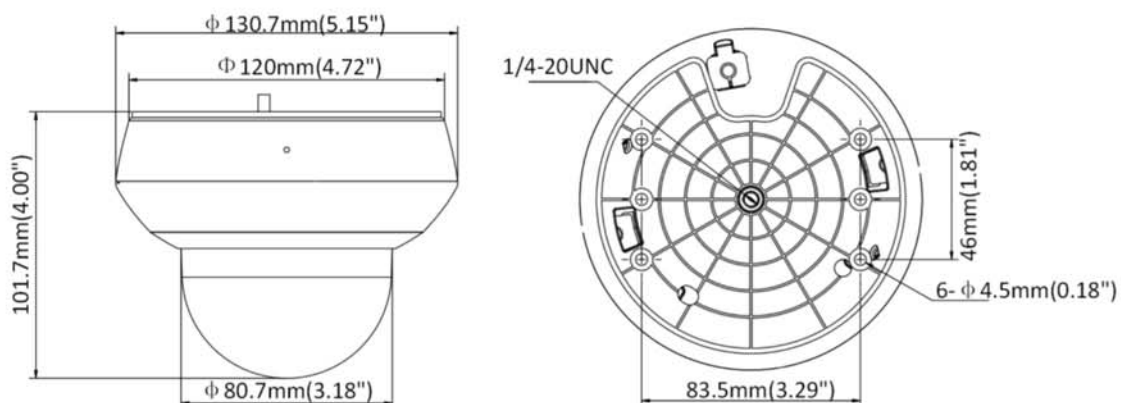

General

Language (Web Browser Access)	32 languages. English, Russian, Estonian, Bulgarian, Hungarian, Greek, German, Italian, Czech, Slovak, French, Polish, Dutch, Portuguese, Spanish, Romanian, Danish, Swedish, Norwegian, Finnish, Croatian, Slovenian, Serbian, Turkish, Korean, Traditional Chinese, Thai, Vietnamese, Japanese, Latvian, Lithuanian, Portuguese (Brazil)
Power	12 VDC, 1.0 A (Max. 9.9 W, including max. 4.2 W for IR) PoE (802.3af), 36 to 57 VDC, 0.35 A, Class3 (Max. 11.2 W, including max. 4.2 W for IR)
Working Environment	Temperature: -20°C to 60°C (-4°F to 140°F), humidity: ≤ 90%
Protection Level	IP66 standard, IK 10, surge protection, ±2kV Line to Gnd, ±1kV Line to Line, IEC61000-4-5
Material	Aluminum alloy, PC, PC+ABS
Dimension	Φ 130.7 mm × 101.7 mm (Φ 5.15" × 4.00")
Weight	Approx. 0.53 kg (1.17 lb.)

DORI

The DORI (detect, observe, recognize, identify) distance gives the general idea of the camera ability to distinguish persons or objects within its field of view. It is calculated based on the camera sensor specification and the criteria given by EN 62676-4: 2015.

DORI	Detect	Observe	Recognize	Identify
Definition	25 px/m	63 px/m	125 px/m	250 px/m
Distance (Tele)	130.9 m (429.5 ft)	51.9 m (170.4 ft)	26.2 m (85.9 ft)	13.1 m (42.9 ft)

Available Model

DS-2DE2A204IW-DE3(2.8-12 mm) (C), 12 VDC & PoE

Dimensions