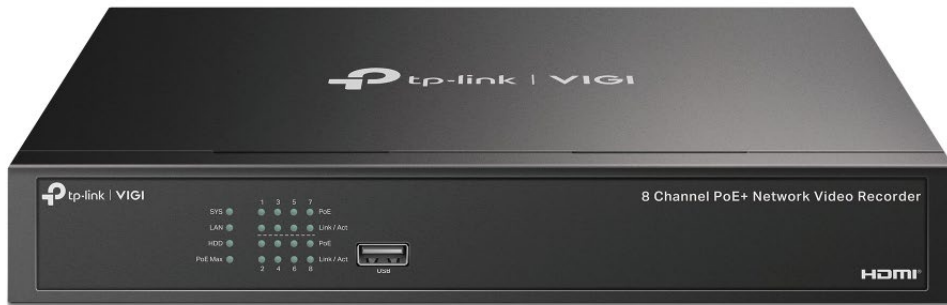

8 Channel PoE+ Network Video Recorder

MODEL: VIGI NVR1008H-8MP

H.265+

8
PoE+ Ports

113W
PoE Budget

Remote Management
Dedicated VIGI app

Smart Detection

Configuration for Better
Monitoring*

Two-Way Audio

Listen and Talk in Real Time

Quick Playback

Support for 8-Channel Synchronous
Playback

Onvif

Promises Comprehensive
Compatibility

Overview

VIGI Surveillance Solution

Highlight

8-Channel Live View

Ensure a real-time display of every monitored area on one screen and take everything under your control.

Simplified Deployment with PoE+

Easily connect and power your PoE camera with one RJ45 cable transmitting both data and power. No power adapter needed.