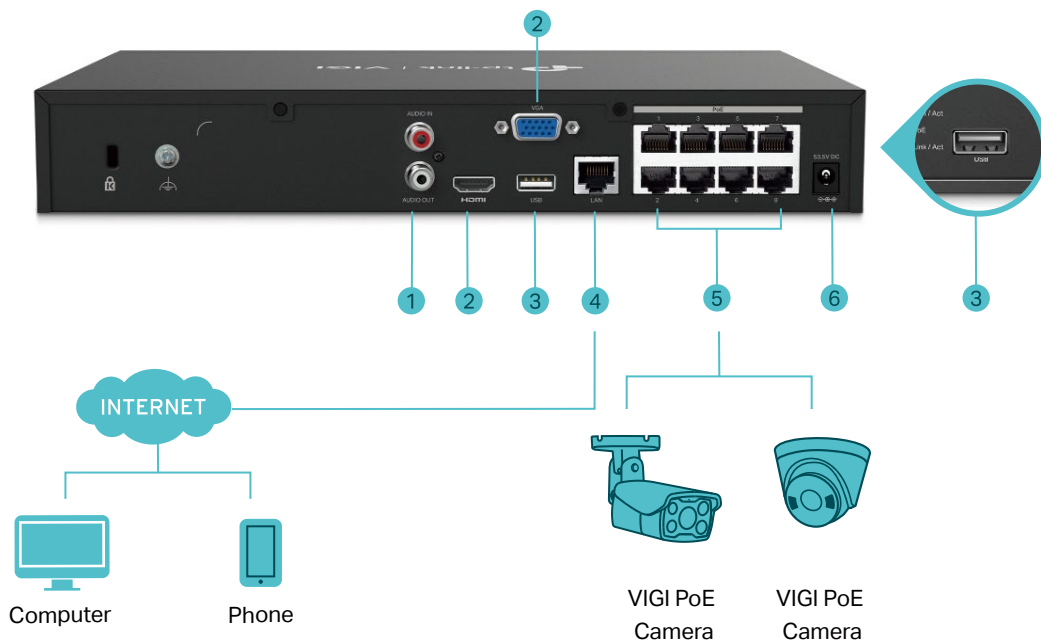

Highlight

8-Channel Live View

Ensure a real-time display of every monitored area on one screen and take everything under your control.

Simplified Deployment with PoE+

Easily connect and power your PoE camera with one RJ45 cable transmitting both data and power. No power adapter needed.

4K Video Output

Show more details with up to 8MP resolution for one channel and 16MP decoding capacity in total for all channels

Easy Management

Seamlessly manage the NVR and connected cameras via the web UI, NVR UI, VIGI app, and VIGI Security Manager. Customize the management systems to suit your specific needs.

Network Topology

1. AUDIO IN and AUDIO OUT for Two-Way Audio
2. HDMI and VGA Ports for Video Output
3. Two USB Ports for Mouse, Keyboard, or Mobile Hard Disk Connection*
4. LAN Port for Ethernet Connection
5. Eight PoE+ Ports to Connet and Power Your Camera
6. Power Supply